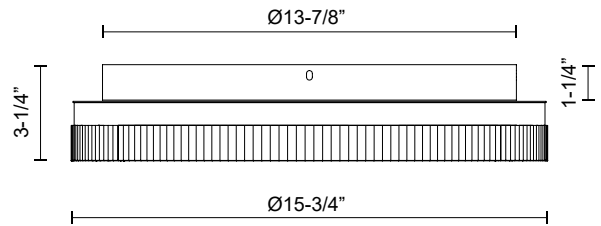

CALIX
FM45316
FLUSH MOUNT

PROJECT

SPECIFICATION DETAILS

Fixture Dimensions	D15-3/4" x H3-1/4"
Light Source	LED with DC Driver
Wattage	28W
Total Lumens	2380lm
Delivered Lumens	BG-1986lm (@3000K) | 2178lm (@3500K) | 2091lm (@4000K); BK-1786lm (@3000K) | 1967lm (@3500K) | 1885lm (@4000K);
Voltage	120-277V
Color Temperature	Selectable CCT 3000K/3500K/4000K/
CRI (Ra)	90CRI
LED Rated Life	50,000 hours
Dimming	100% - 10%, TRIAC or ELV Dimmer (Not Included)
Diffuser Details	White Acrylic (interior)
Glass Details	Clear Ribbed PC (Exterior)
Location	Dry
Illumination Direction	Down
Canopy Dimensions	D13-7/8" x H1-1/4"
CEC Title 24 JA8	Yes, JA8-2022
Paint Finish	BG01; BK02;

* For custom options, consult factory for details.

* For warranty information, please visit www.kuzcolighting.com/warranty

DESCRIPTION

The Calix Collection was created for those who like to be in control. Each flush mount has an integrated internal switch that allows complete control between three different color temperatures. That way, you can easily transition from cool working light to a warm, welcoming glow for entertaining or relaxing. The unique ribbed polycarbonate diffuser gives the piece depth and allure that blends well with all modern décor. Available in Brushed Gold and Powder-Coated Black.

KUZCO

CANADA: 19054 28TH AVENUE - SURREY, BC V3Z 6M3
USA: 3035 E. LONE MOUNTAIN ROAD - LAS VEGAS, NV 89081

WWW.KUZCOLIGHTING.COM

© 2023 KUZCO LIGHTING. ALL RIGHTS RESERVED.

COMMENT