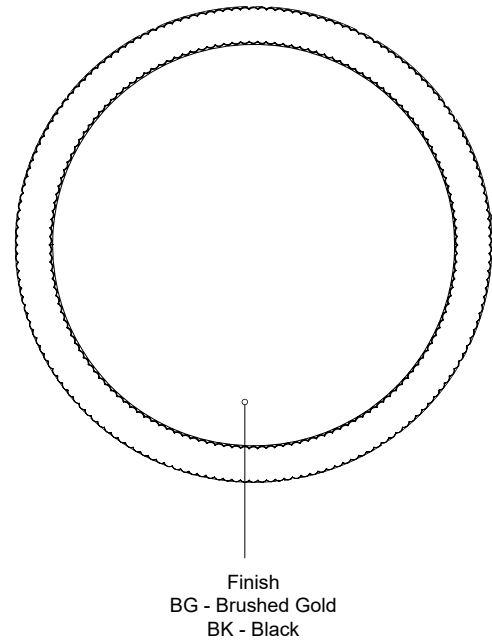

CALIX
FM45316
FLUSH MOUNT

PROJECT

SPECIFICATION DETAILS

Fixture Dimensions	D15-3/4" x H3-1/4"
Light Source	LED with DC Driver
Wattage	28W
Total Lumens	2380lm
Delivered Lumens	BG-1986lm (@3000K) | 2178lm (@3500K) | 2091lm (@4000K); BK-1786lm (@3000K) | 1967lm (@3500K) | 1885lm (@4000K);
Voltage	120-277V
Color Temperature	Selectable CCT 3000K/3500K/4000K/
CRI (Ra)	90CRI
LED Rated Life	50,000 hours
Dimming	100% - 10%, TRIAC or ELV Dimmer (Not Included)
Diffuser Details	White Acrylic (interior)
Glass Details	Clear Ribbed PC (Exterior)
Location	Dry
Illumination Direction	Down
Canopy Dimensions	D13-7/8" x H1-1/4"
CEC Title 24 JA8	Yes, JA8-2022
Paint Finish	BG01; BK02;

* For custom options, consult factory for details.

* For warranty information, please visit www.kuzcolighting.com/warranty

DESCRIPTION

The Calix Collection was created for those who like to be in control. Each flush mount has an integrated internal switch that allows complete control between three different color temperatures. That way, you can easily transition from cool working light to a warm, welcoming glow for entertaining or relaxing. The unique ribbed polycarbonate diffuser gives the piece depth and allure that blends well with all modern décor. Available in Brushed Gold and Powder-Coated Black.

KUZCO

CANADA: 19054 28TH AVENUE - SURREY, BC V3Z 6M3
USA: 3035 E. LONE MOUNTAIN ROAD - LAS VEGAS, NV 89081

WWW.KUZCOLIGHTING.COM

© 2023 KUZCO LIGHTING. ALL RIGHTS RESERVED.

COMMENT